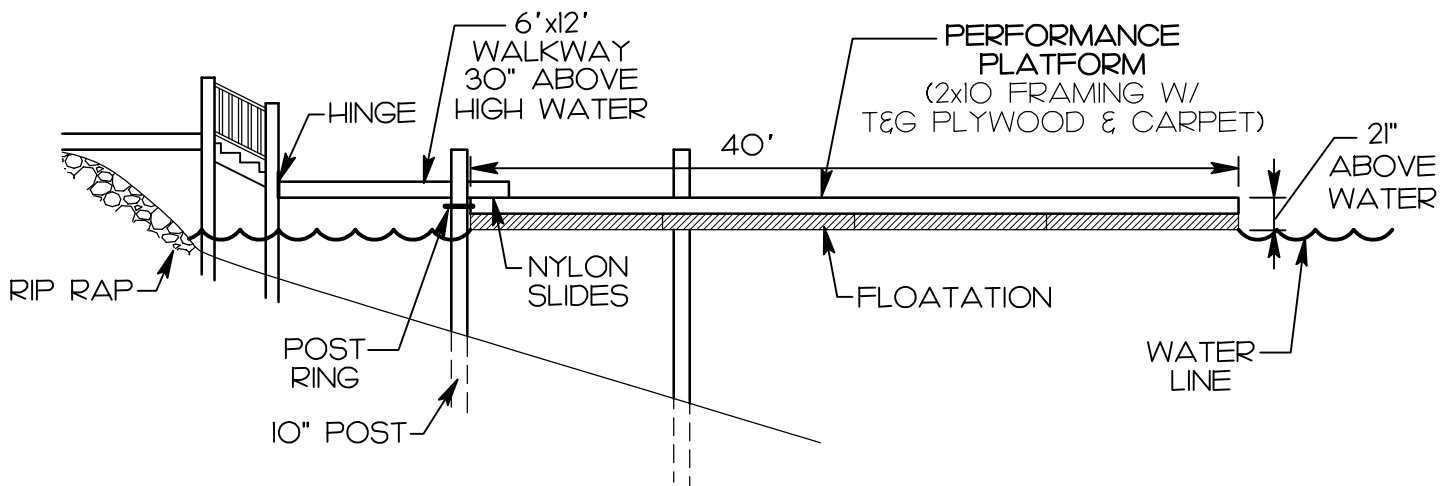

LAYOUT

SECTION

PERFORMANCE PLATFORM TEGA CAY, SOUTH CAROLINA FOR THE CITY OF TEGA CAY		
SCALE: 1" = 100'	SHEET TITLE PROPOSED PERFORMANCE PLATFORM	SHEET
DATE: 05/05/11		3 OF 4